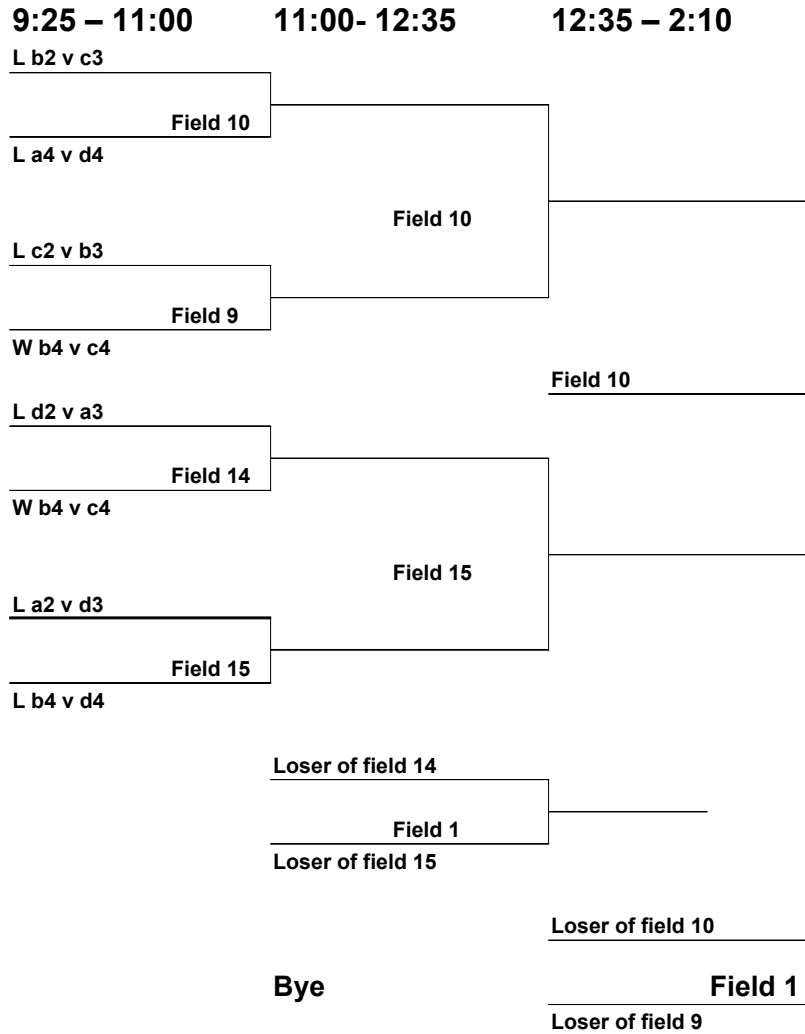

16th Annual Benefit Tournament

Saturday Pools

Division A	POOL A				POOL B				POOL C				POOL D		
All Games	A1	Liver Punch – Boulder			B1	Bad Larry – Denver			C1	Golden Spike – Salt Lake			D1	Drive Thru Liquor – Ft. Collins	
To 15	A2	Flying Gambinnos – ABQ			B2	Mile High Club – Boulder			C2	Bad Larry Reunion (XBL) – Denver			D2	Barrio – Tucson	
Cap 17	A3	Return to Senders – Denver			B3	Moist'n'Meaty – Bozman			C3	Hasselhoff – Denver			D3	Alchemy – Boulder	
	A4	Ballerado – Denver			B4	Slow Dance – Denver			C4	Mystery Shot – Ft. Collins			D4	Ripe – Denver	
Saturday		Field		Field		Field		Field		Field		Field	Bye		
9:00 – 10:45	B1 – B3	6	B2 – B4	7	C1 – C3	8	C2 – C4	9	D1 – D3	10	D2 – D4	15	Pool A		
10:50 – 12:25	A1 - A3	6	A2 - A4	7	C1 – C4	8	C2 – C3	9	D1 – D4	10	D2 – D3	15	Pool B		
12:30 – 2:00	A1 - A4	6	A2 - A3	7	B1 - B4	8	B2 - B3	9	D1 – D2	10	D3 – D4	15	Pool C		
2:05 – 3:35	A1 - A2	6	A3 - A4	7	B1 - B2	8	B3 - B4	9	C1 – C2	10	C3 – C4	15	Pool D		
Re-seed Teams 1 – 4 within each pool															
4:00 – 5:35	A2 v D3	6	B2 v C3	7	C2 v B3	8	D2 v A3	9	A4 v D4	10	B4 v C4	15	Seeds 1-4		

Field Map		
15	10	5
14	9	4
13	8	3
12	7	2
11	6	1

East

Proceeds from GRUB are donated to the Kit Faragher Foundation

Soft Cap 80 mins, Hard Cap 90 mins

Version: 3

Sunday "A" Brackets

Consolation Bracket

Championship Bracket