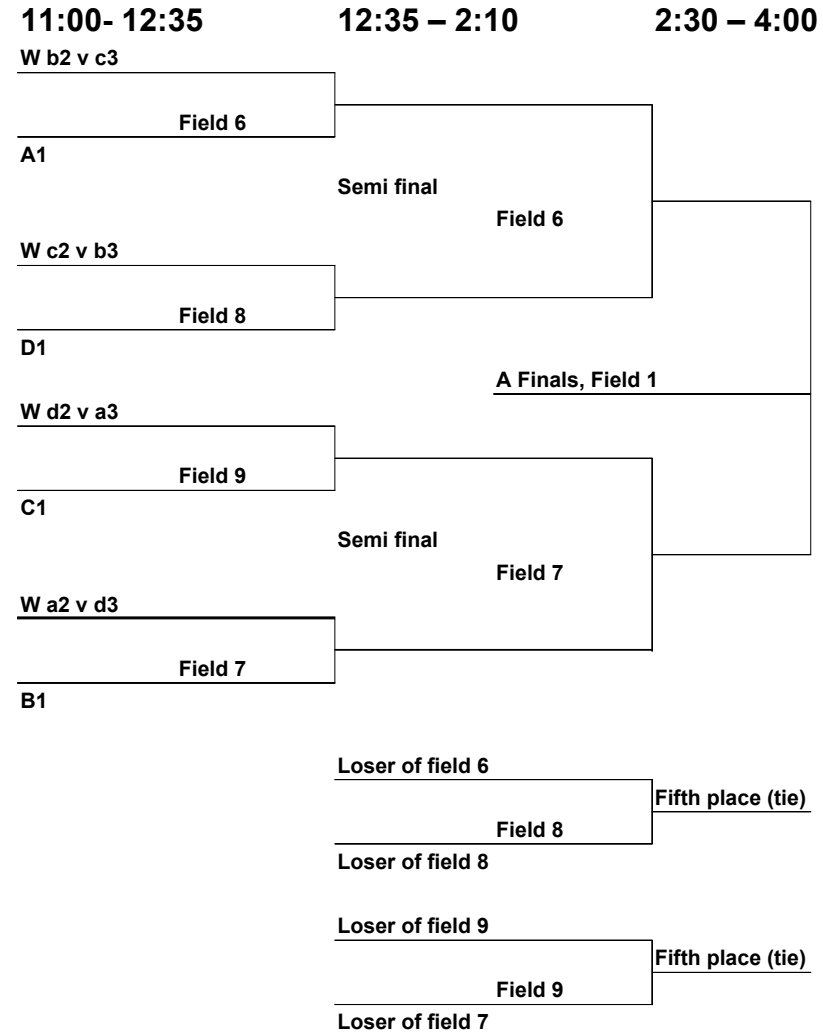

16th Annual Benefit Tournament

Saturday Pools

Division A	POOL A				POOL B				POOL C				POOL D		
All Games	A1	Liver Punch – Boulder			B1	Bad Larry – Denver			C1	Golden Spike – Salt Lake			D1	Drive Thru Liquor – Ft. Collins	
To 15	A2	Flying Gambinnos – ABQ			B2	Mile High Club – Boulder			C2	Bad Larry Reunion (XBL) – Denver			D2	Barrio – Tucson	
Cap 17	A3	Return to Senders – Denver			B3	Moist'n'Meaty – Bozman			C3	Hasselhoff – Denver			D3	Alchemy – Boulder	
	A4	Ballerado – Denver			B4	Slow Dance – Denver			C4	Mystery Shot – Ft. Collins			D4	Ripe – Denver	
Saturday		Field		Field		Field		Field		Field		Field	Bye		
9:00 – 10:45	B1 – B3	6	B2 – B4	7	C1 – C3	8	C2 – C4	9	D1 – D3	10	D2 – D4	15	Pool A		
10:50 – 12:25	A1 - A3	6	A2 - A4	7	C1 – C4	8	C2 – C3	9	D1 – D4	10	D2 – D3	15	Pool B		
12:30 – 2:00	A1 - A4	6	A2 - A3	7	B1 - B4	8	B2 - B3	9	D1 – D2	10	D3 – D4	15	Pool C		
2:05 – 3:35	A1 - A2	6	A3 - A4	7	B1 - B2	8	B3 - B4	9	C1 – C2	10	C3 – C4	15	Pool D		
Re-seed Teams 1 – 4 within each pool															
4:00 – 5:35	A2 v D3	6	B2 v C3	7	C2 v B3	8	D2 v A3	9	A4 v D4	10	B4 v C4	15	Seeds 1-4		

Field Map		
15	10	5
14	9	4
13	8	3
12	7	2
11	6	1

East

Proceeds from GRUB are donated to the Kit Faragher Foundation

Soft Cap 80 mins, Hard Cap 90 mins

Version: 3

Sunday "A" Brackets

Consolation Bracket

Championship Bracket