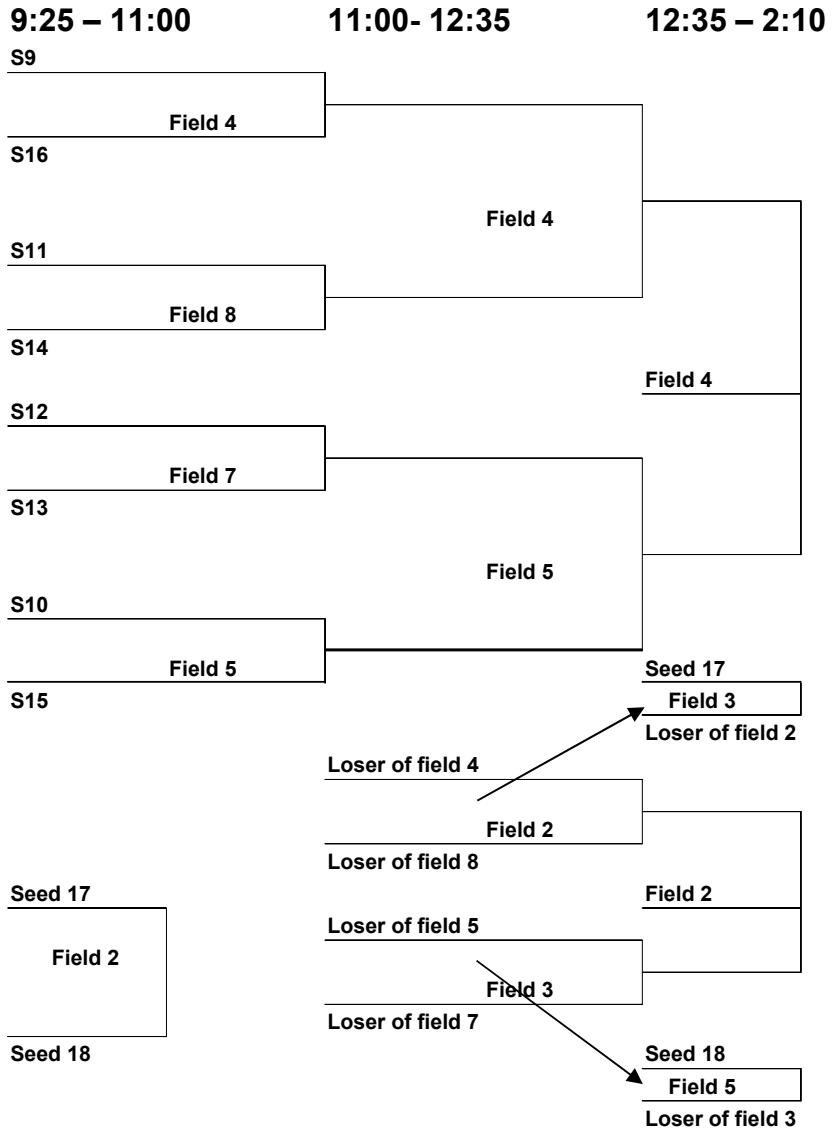

Sunday "B" Brackets

Consolation Bracket